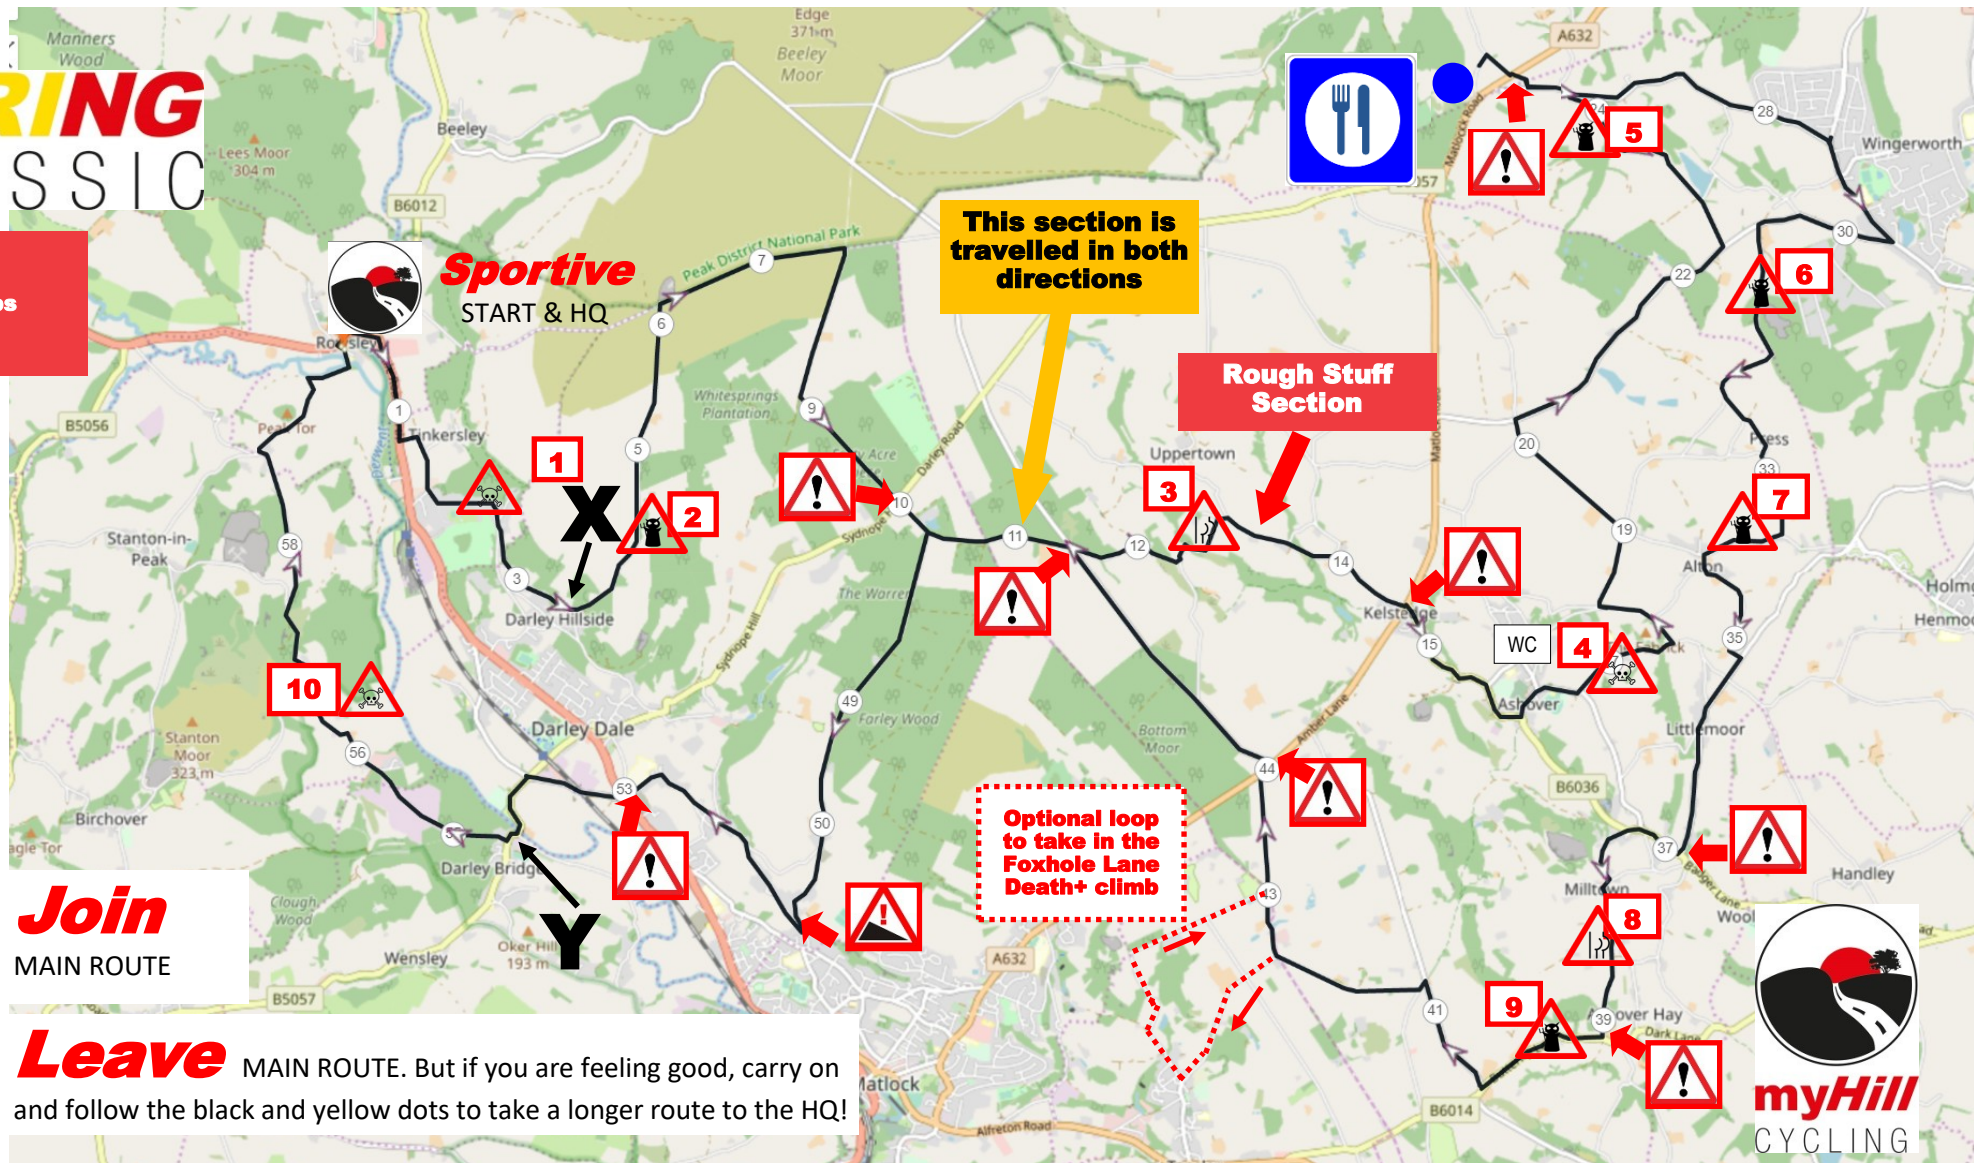

SPRING CLASSIC

60km
10 climbs
1300m

Join
MAIN ROUTE

Leave MAIN ROUTE. But if you are feeling good, carry on and follow the black and yellow dots to take a longer route to the HQ!

Feed
STATION

Cheeky
CLIMB

Naughty
CLIMB

Death
CLIMB

Climb
NUMBER

Main Road Crossing/Joining
PLEASE CROSS CAREFULLY

Steep Descent
WITH A SHARP RIGHT TURN

JOIN MAIN ROUTE

LEAVE MAIN ROUTE